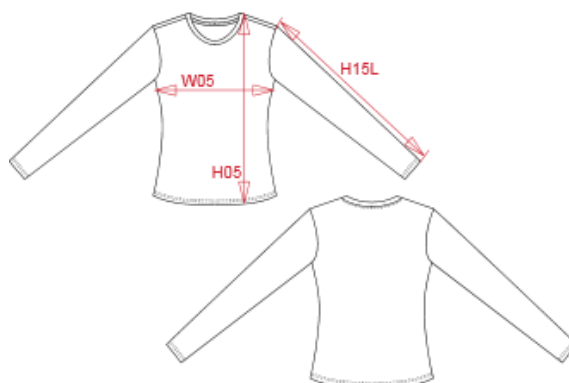

KARIBAN

REFERENCE : K3017

SIZES : S_M_L_XL_XXL

COMPOSITION :

Main fabric : Combed cotton / Elastane single jersey 97/3 silky touch - 160 For solid colors 97%cotton / 3%elastane

Main fabric : Carded cotton / Viscose / Elastane single jersey 87/9/4 silky touch - 160 With silky touch 87%cotton/9% viscose/4%elastane

WEIGHT :

Main fabric : 160 gsm

Main fabric : 160 gsm

ARTICLE WEIGHT :

150 gr/pc

DESCRIPTION
Français : T-shirt col rond manches longues femme
English : Ladies' crew neck long sleeve t-shirt
Nederlands : Dames-t-shirt ronde hals lange mouwen
Deutsch : Damen Langarm-T-Shirt mit Rundhalsausschnitt
Español : Camiseta con elastán manga larga mujer
Italiano : T-shirt donna maniche lunghe girocollo
Português : T-shirt de senhora decote redondo de manga comprida

COLORS	PANTONE SERIGRAPHIE
Black	Black
White	White
Light grey heather	Based on 877C
Navy	433C

MEASUREMENT						
Description	S	M	L	XL	XXL	
W05 (L) 1/2 largeur poitrine à 1.5cm de l'emmanchure / 1/2 chest width at 1.5cm below armhole	44	47	50	53	56	
H09 (L) Hauteur totale devant / Front total height	62	64	66	68	70	
H15L (M) Longueur manche longue / Long sleeve length	59	60	61	62	63	

CARE LABEL

PACKING	
Box	50 pcs / box S => L:60cm W:40cm H:21cm GW:9.00kg NW:7.30kg M => L:60cm W:40cm H:21cm GW:9.50kg NW:7.80kg L => L:60cm W:40cm H:21cm GW:10.20kg NW:8.50kg XL => L:60cm W:40cm H:23cm GW:10.80kg NW:9.00kg XXL => L:60cm W:40cm H:23cm GW:11.60kg NW:9.80kg