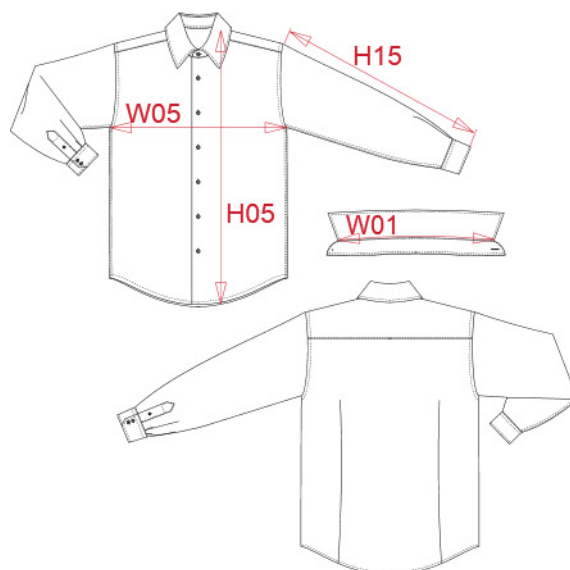

KARIBAN

REFERENCE : K529

SIZES : XS_S_M_L_XL_XXL_3XL

COMPOSITION :

Main fabric : Cotton / Elastane poplin 97/3 - 120 97%cotton / 3%elastane

WEIGHT :

Main fabric : 120 gsm

ARTICLE WEIGHT :

320 gr/pc

DESCRIPTION
Français : Chemise homme manches longues
English : Men's long sleeve stretch shirt
Nederlands : Heren overhemd met lange mouwen
Deutsch : Pflegeleichtes herren langarm stretch-hemd
Español : Camisa de manga larga
Italiano : Camicia uomo maniche lunghe
Português : Camisa de homem de manga comprida com stretch

COLORS	PANTONE SERIGRAPHIE
White	White
Black	Black
Light blue	544C
Zinc	447C
Navy	433C
Wine	504C

MEASUREMENT							
Description	XS	S	M	L	XL	2XL	3XL
W01 Longueur encolure / Neckline length	39,25	40,50	41,75	43	44,25	45,50	46,75
H05 Hauteur totale dos / Back total height	74,50	76,50	78,50	80,50	82,50	84,50	86,50
W05 1/2 largeur poitrine / 1/2 chest width	48	51	54	57	60	63	66
H15 Longueur manche avec poignet / Sleeve length with cuff	63	64	65	66	67	68	69

CARE LABEL

PACKING	
Box	12 pcs / box S => L:60cm W:40cm H:19cm GW:5.30kg NW:3.60kg M => L:60cm W:40cm H:19cm GW:5.40kg NW:3.70kg L => L:60cm W:40cm H:19cm GW:5.50kg NW:3.80kg XL => L:60cm W:40cm H:19cm GW:5.62kg NW:3.92kg XXL => L:60cm W:40cm H:19cm GW:5.74kg NW:4.04kg 3XL => L:60cm W:40cm H:19cm GW:5.86kg NW:4.16kg